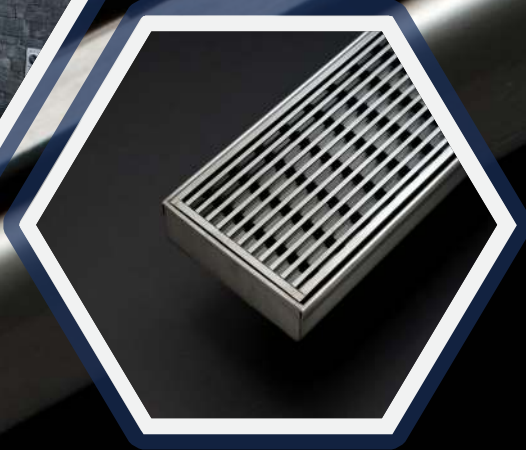

WEDGEWIRE GRATES

INDUSTRY LEADERS

Offering a superior, longer wearing product than many products on the market by design, material selection and construction. Our Heelguard wedgewire grates are designed outlast and outperform the competition.

STAINLESS STEEL LINEAR WEDGEWIRE GRATES

Once a product limited to industrial applications, stainless steel has become a popular medium in residential construction. Thanks to its strength, scratch and wear resistance, easy maintenance, and aesthetic appeal, stainless steel is the clear choice for industry and savvy homeowners.

Our wedgewire grates offer a visually appealing feature to interior, exterior, commercial and industrial spaces, while enjoying the many benefits of stainless steel. These highly customizable grates add a stylish finish paired with marble, slate and tile, around pools, in bathrooms, kitchens and industrial buildings.